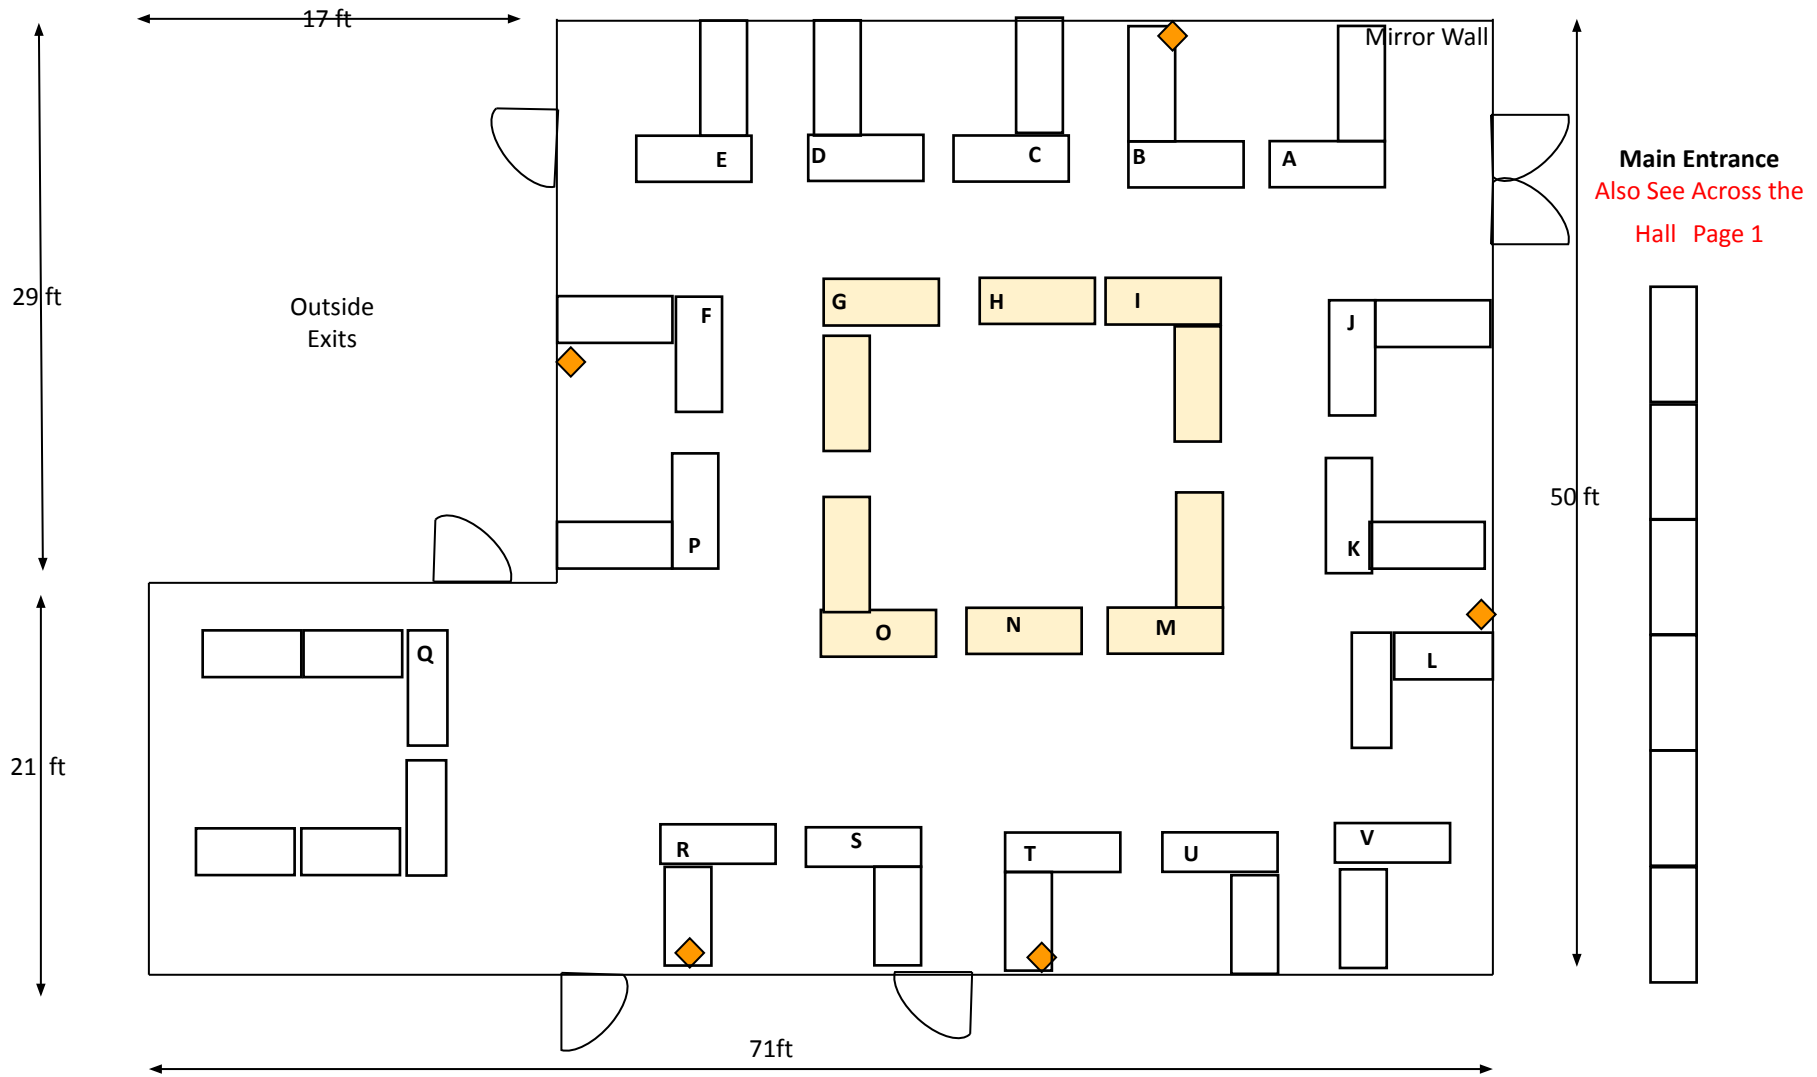

See Page 2 Below

Loading Dock

101 ft.

Main Entrance
Also See Across the
Hall Page 1

◆ Power Supply □ No Power