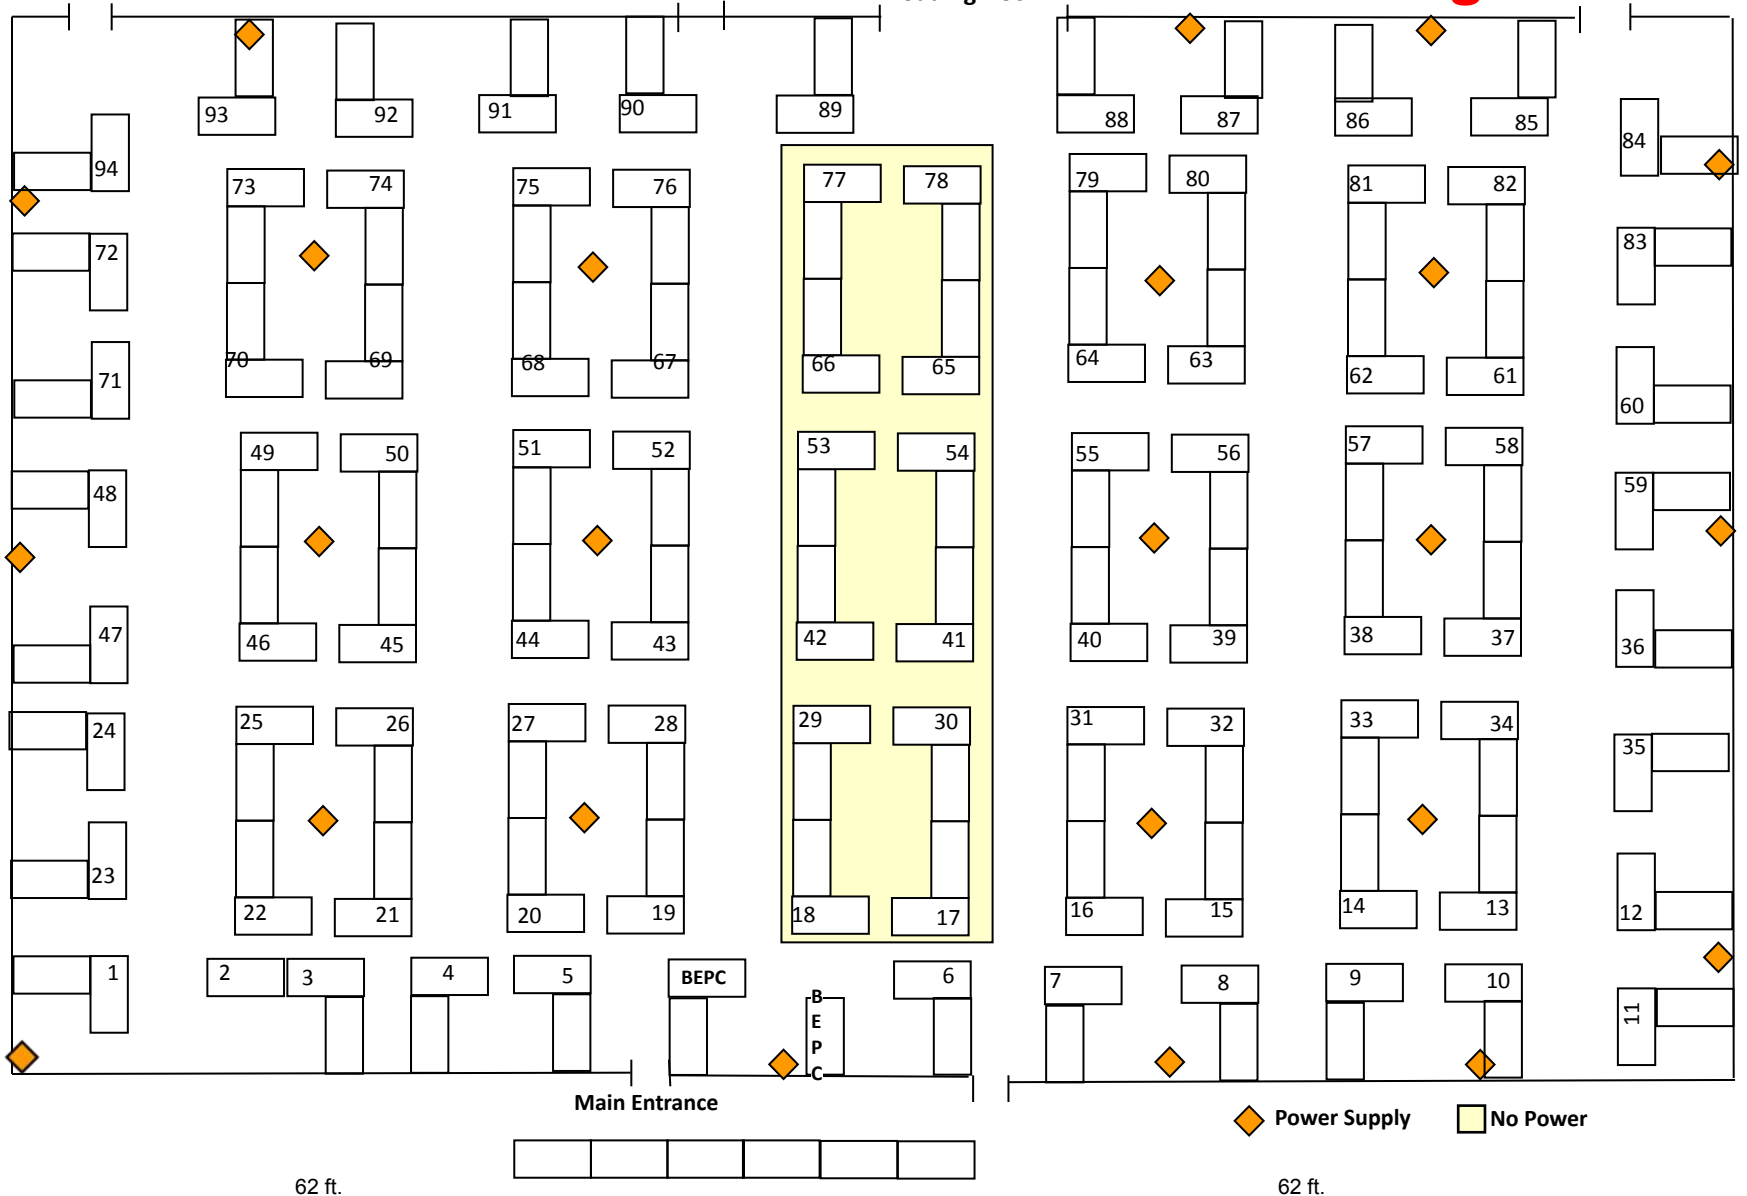

See Page 2 Below

Loading Dock

101 ft.

Main Entrance
Also See Across the
Hall Page 1

◆ Power Supply □ No Power