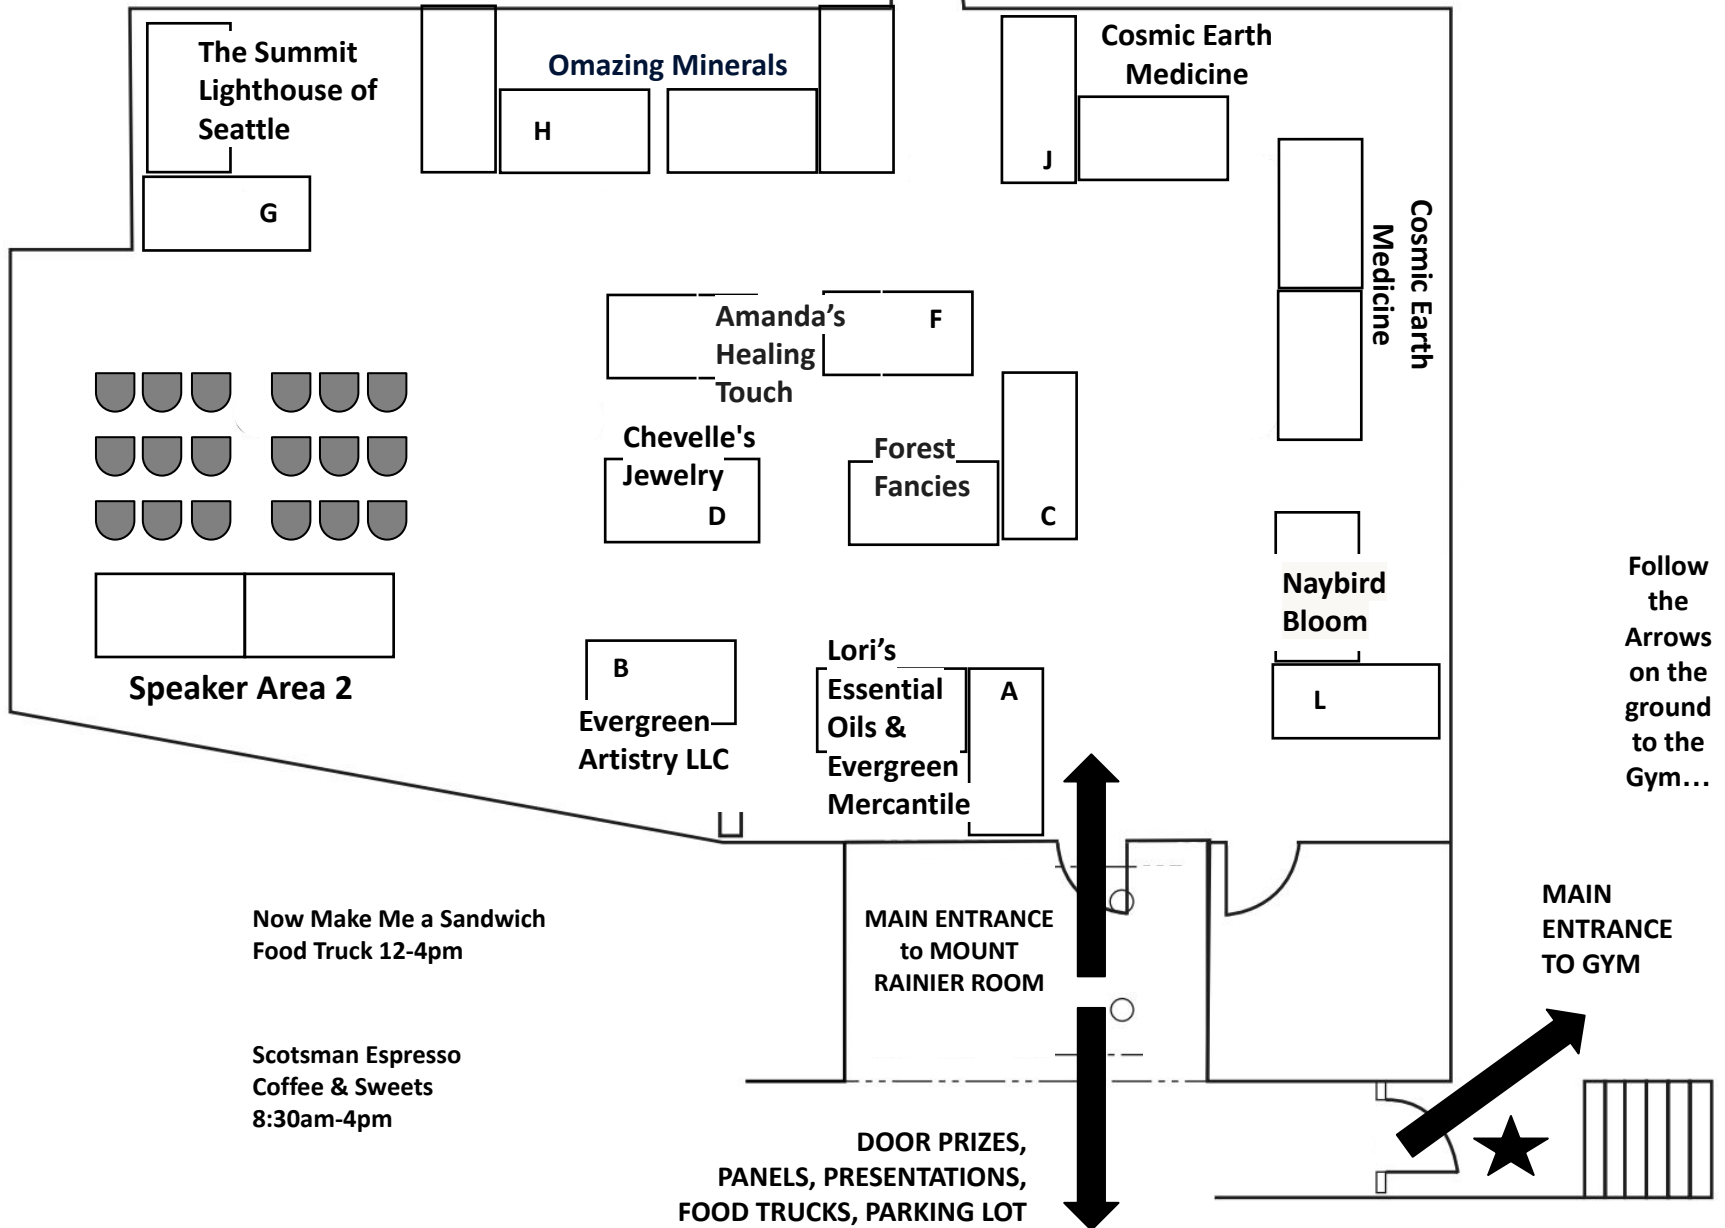

MAIN ENTRANCE TO
MOUNT RAINIER ROOM BOOTHS,
PANELS & PRESENTATIONS

EXIT

MAIN ENTRANCE TO GYM

Now Make Me a Sandwich
Food Truck 12-4pm

Scotsman Espresso
Coffee & Sweets
8:30am-4pm

MOUNT RAINIER ROOM

The Summit
Lighthouse of
Seattle

Lori's
Essential
Oils &
Evergreen
Mercantile

A

Now Make Me a Sandwich
Food Truck 12-4pm

MAIN ENTRANCE
to MOUNT
RAINIER ROOM

MAIN
ENTRANCE
TO GYM

Scotsman Espresso
Coffee & Sweets
8:30am-4pm

DOOR PRIZES,
PANELS, PRESENTATIONS,
FOOD TRUCKS, PARKING LOT