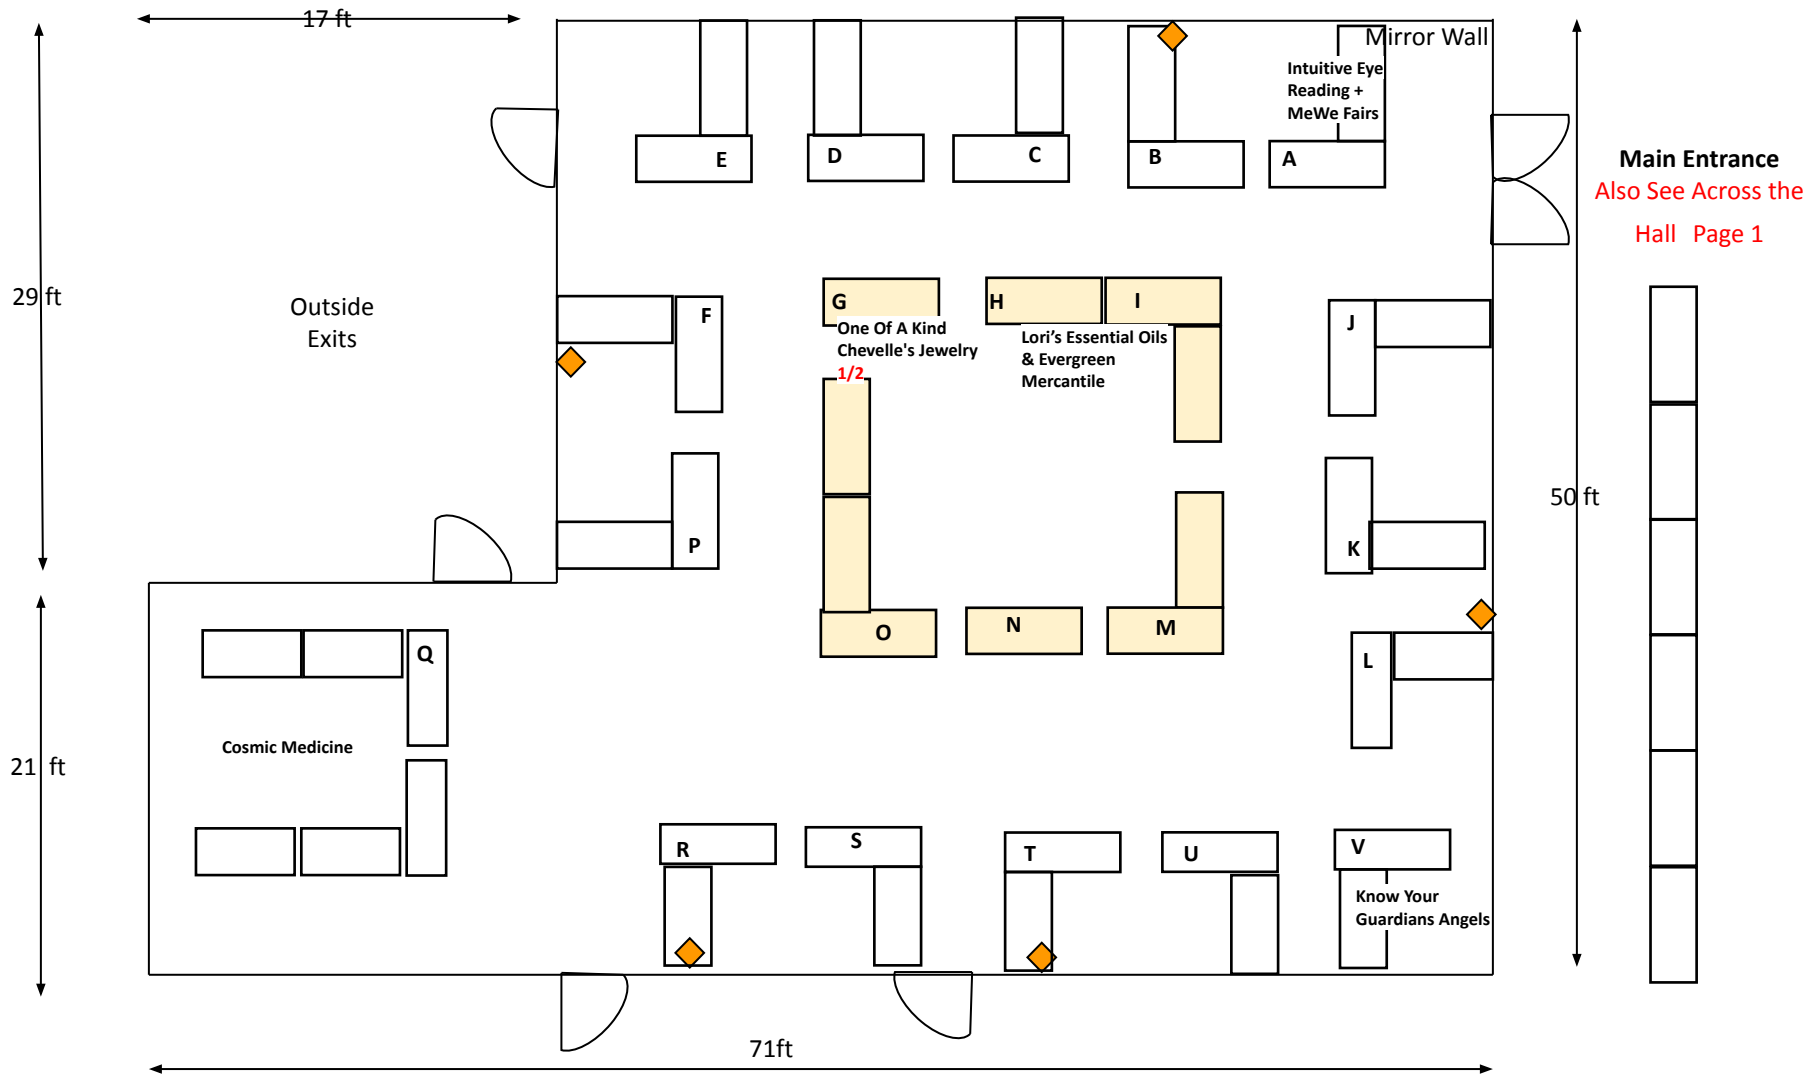

See Page 2 Below

Loading Dock

101 ft.

62 ft.

62 ft.

North

Main Entrance

◆ Power Supply □ No Power

Main Entrance
Also See Across the
Hall Page 1

◆ Power Supply □ No Power