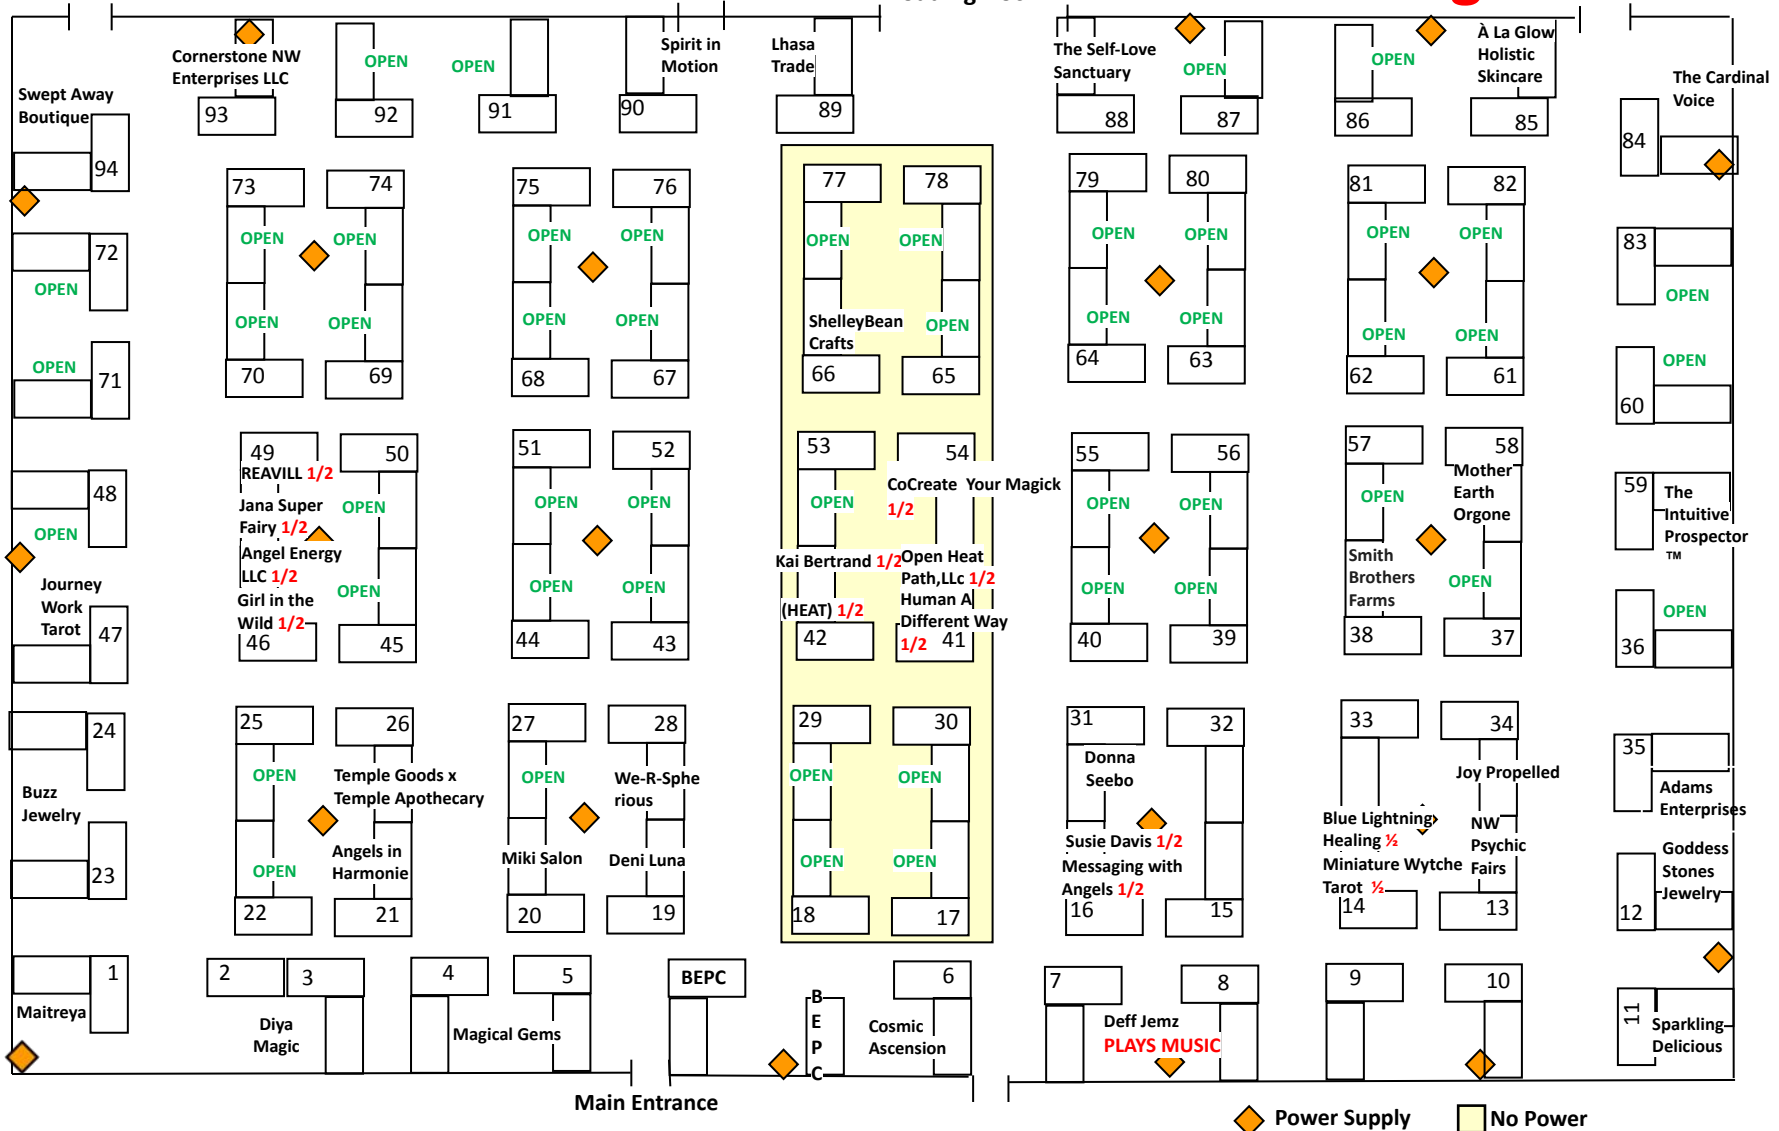

See Page 2 Below

Loading Dock

101 ft.

62 ft.

62 ft.

North

Main Entrance

◆ Power Supply □ No Power

Main Entrance
Also See Across the
Hall Page 1

◆ Power Supply □ No Power